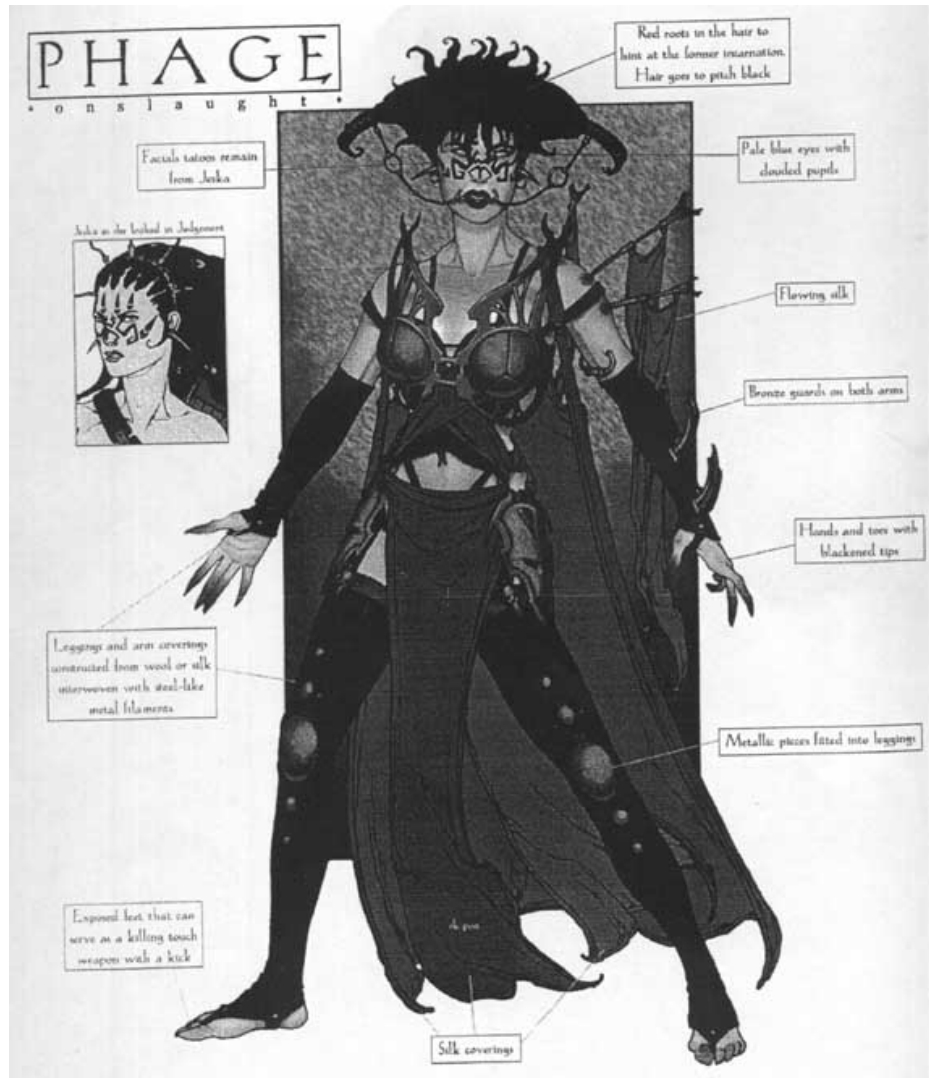

Home > Games > Magic > Magicthegathering.com > Magic Arcana

Style Guide: Phage

Magic Arcana
Tuesday, July 1, 2003

Here is rk post's original drawing of **Phage** from the *Onslaught* style guide, including a snippet of her original form--**Jeska**--for comparison. The final version that appeared on the card differs very little from this sketch.